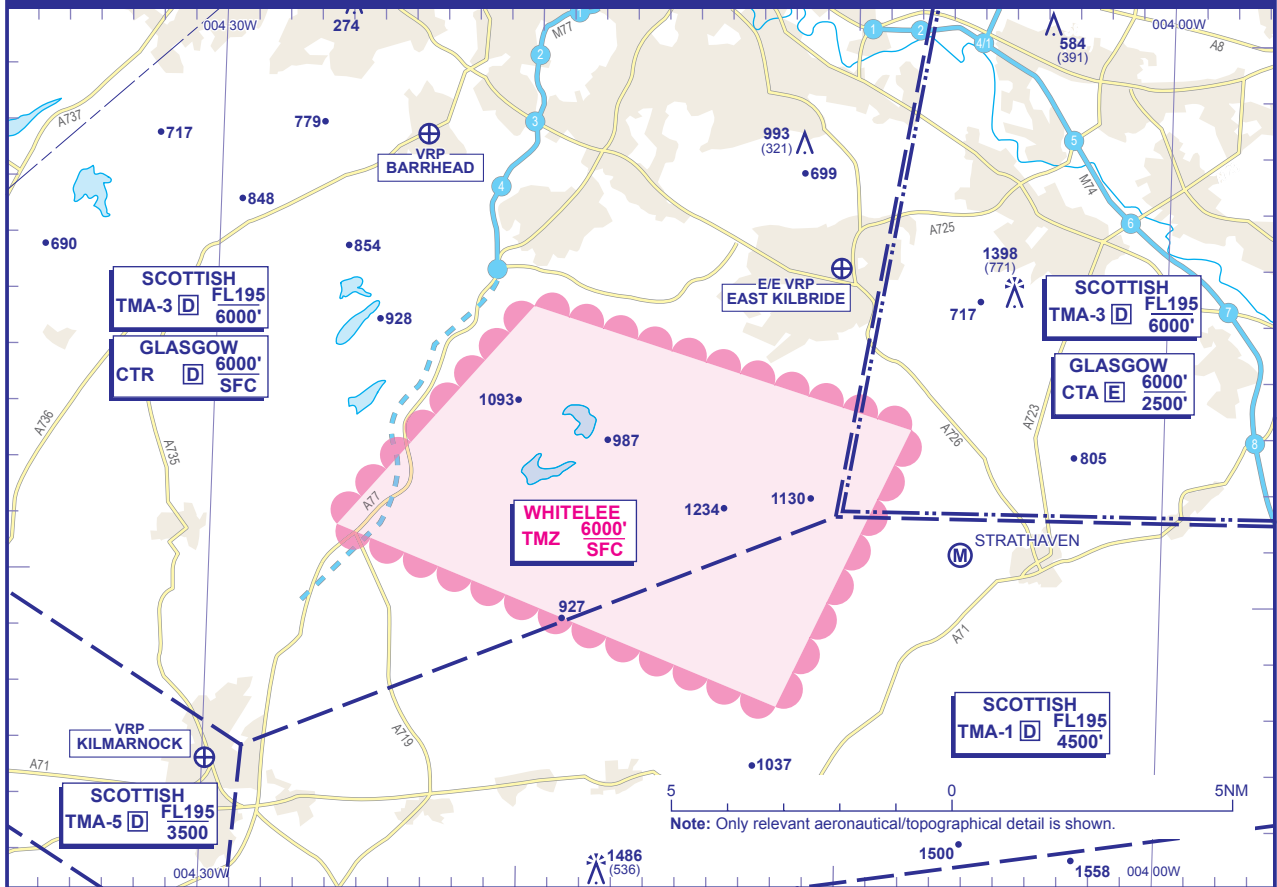

WHITELEE TRANSPONDER MANDATORY ZONE 15 SEPTEMBER - 6 DECEMBER 2009

2009149 WHITELEE TMZ - 17 AUG 09